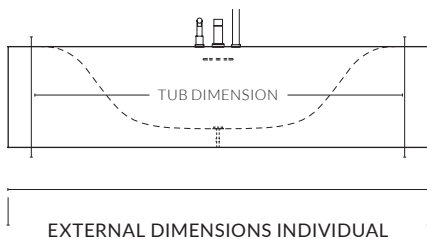

LAGUNA BASIC

FLEXIBLE, WITH SOFT CURVES, A MASTERPIECE MADE OF WOOD

AT A GLANCE

- Each LAGUNA BASIC is available in all types of wood, matt or high gloss finish
- Each bathtub is a handmade unique specimen
- Easy installation, even in existing bathrooms
- Many versatile und flexible application possibilities
- All BASIC models are available with a fully equipped Jacuzzi system
- Very easy to clean
- 10-year warranty

SMALL 190 CM
STANDARD 205 CM
XL 220 CM

SMALL 95 CM
STANDARD 115 CM
XL 130 CM